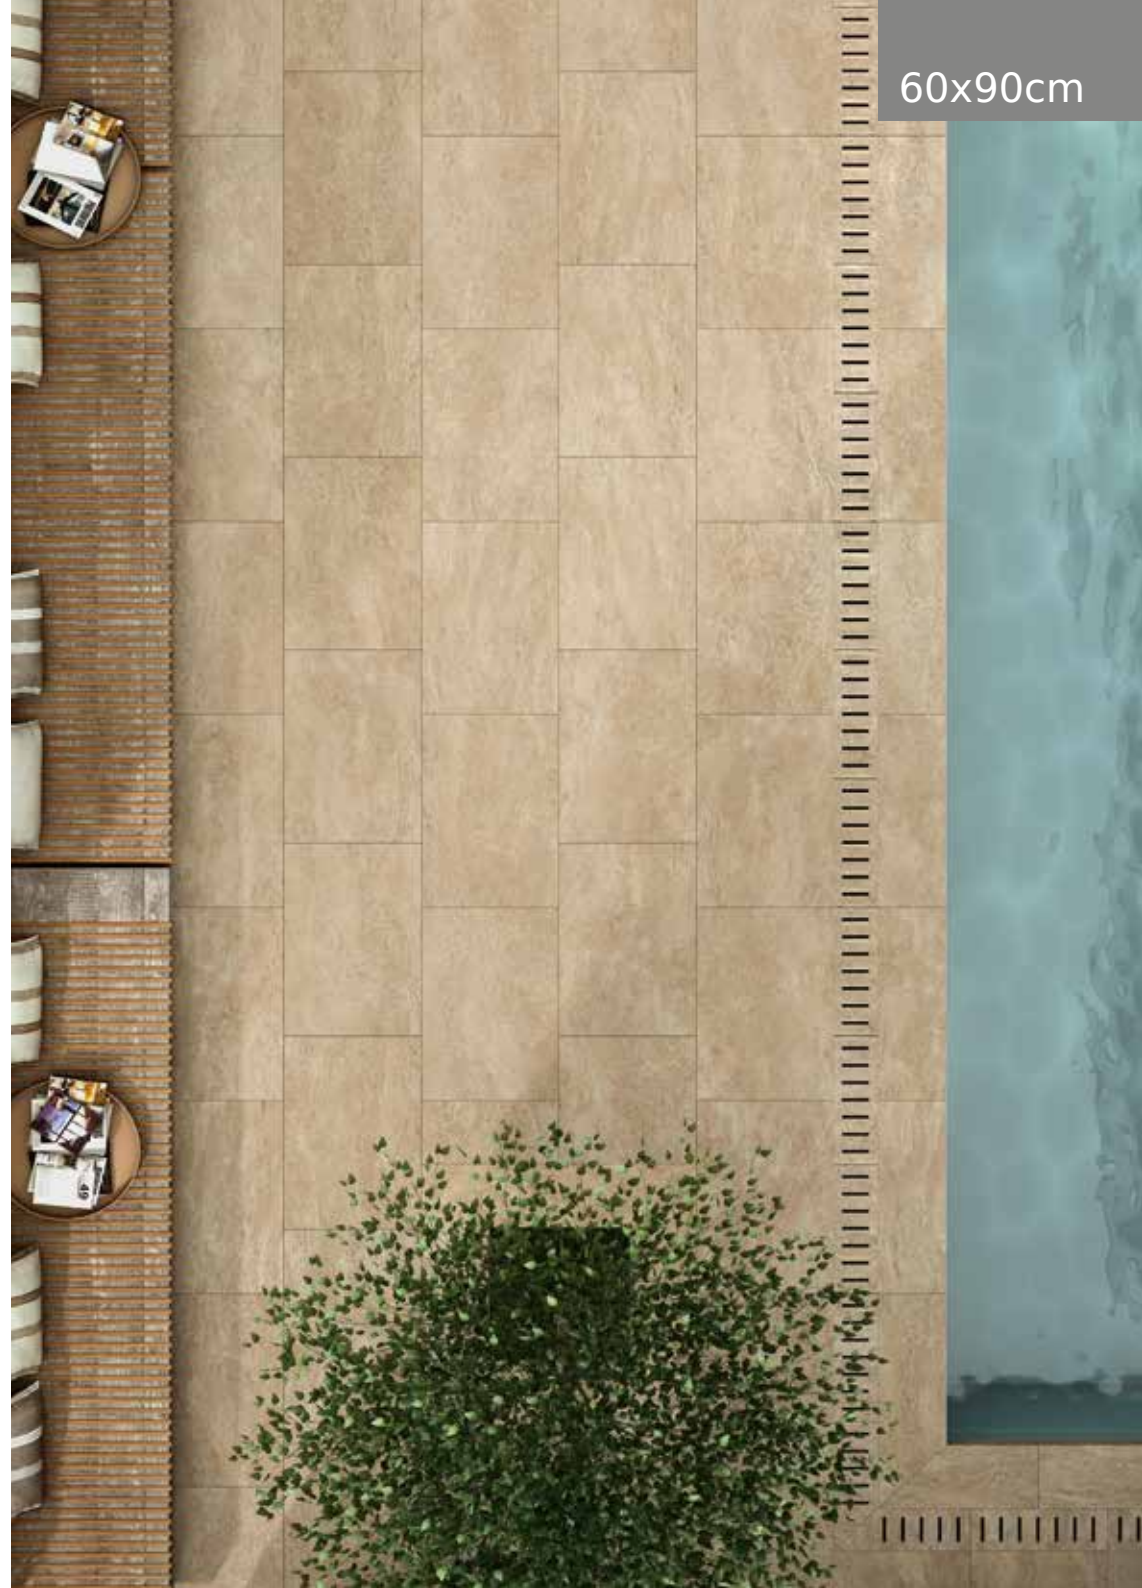

Basalt

60x90cm

Bet 60x90x2cm

Indian Summer*

Silver Grey

*Indian Summer is also available from stock in a 60x60x1cm size for internal use or external wall cladding.

Bordeaux 60x90x2cm

Sable

Pierre

Acier

60x90cm

Himalayas 60x90x2cm

Honey

Caramel

Storm

60x90cm