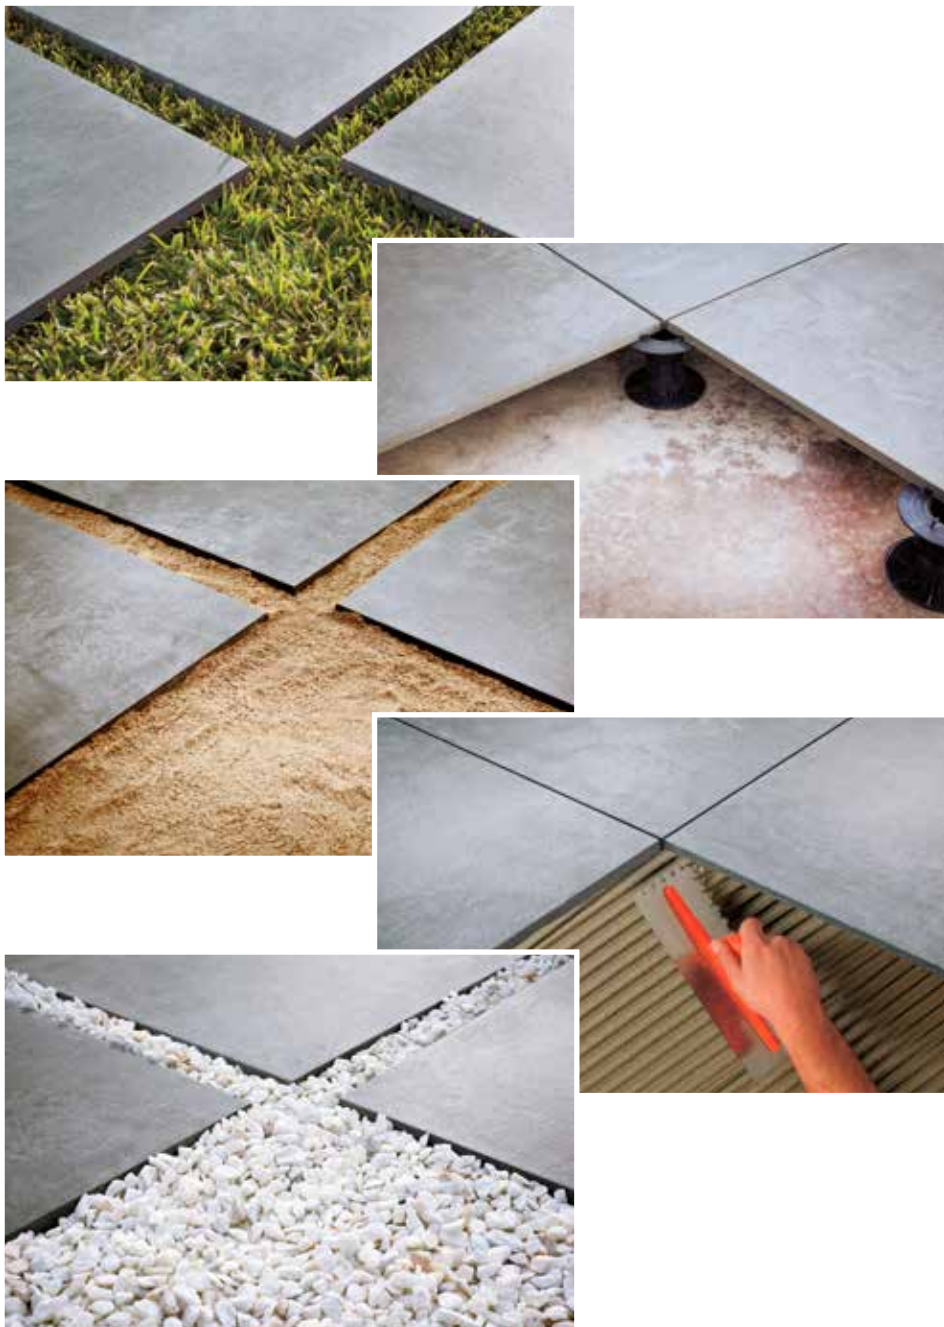

Porcelain Paving

Indoor and outdoor Porcelain

We've got you covered

Laying Options

Index

Page	Content
2	Laying options
3	The Benefits of our Paving Collection
3	Slip Ratings Defined
4	40x80cm range
5	40x120cm range
6	45x90cm range
7-14	60x60cm ranges
15-22	60x90cm ranges
22-23	60x120cm ranges
24	80x80cm range
25-26	Porcelain Setts
27-31	Porcelain Wall Cladding
32	2CM Modular Patterns
32	Porcelain Profiling

Symbols Key		
 Inside & Outside available	 Modular Sets available	 Special Pieces available
 Floor Tiles	 Wall Tiles	

Slip Ratings Defined

R11

The 'R' rating is given as what is called a SHOD Test. When wearing Boots, it is the point at which it is likely to cause slip.